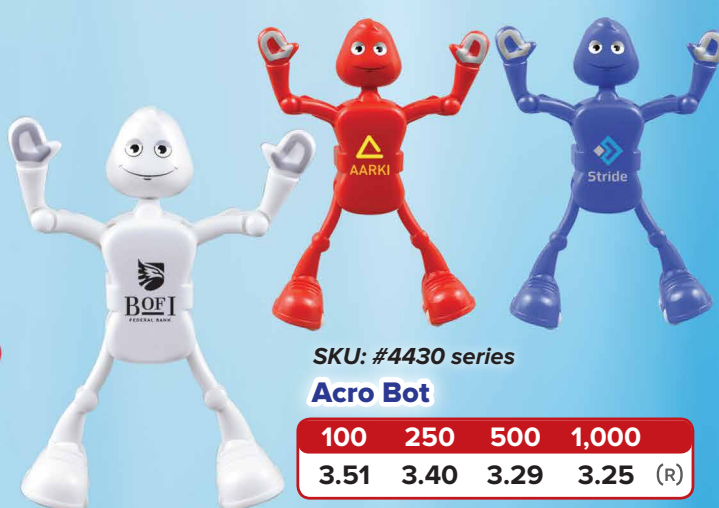

Clear, Blue, Red, Green & Yellow

Translucent Bounce'n Blink Lighted Ball with Two Red LEDs

250	500	1,000	2,500
2.92	2.81	2.70	2.59 (R)

SKU: #5125 series

Orange, Blue, Green & Yellow

Color Glow Bounce'n Blink Lighted Ball with Two White LEDs

250	500	1,000	2,500
3.07	2.96	2.85	2.74 (R)

SKU: 4420 series

Clegg Bots

100	250	500	1,000
3.57	3.47	3.37	3.30 (R)

SKU: #4430 series

Acro Bot

100	250	500	1,000
3.51	3.40	3.29	3.25 (R)

CLEGGPROMO
sound.light.tech.fun