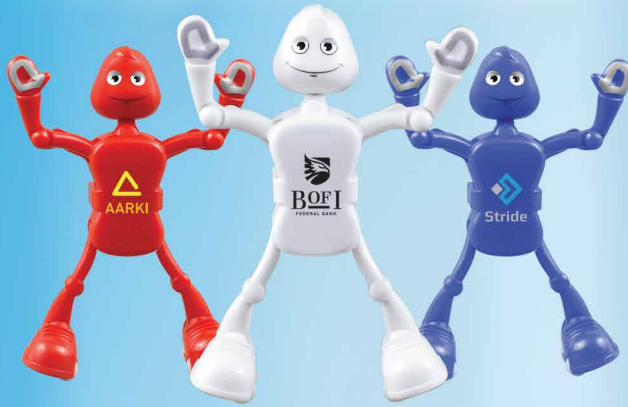

You Need It. We've Got It.

Ships in 5 Days—GUARANTEED

#2

SKU: #4430

Acro Bot

100	250	500	1,000
3.51	3.40	3.29	3.25 (R)

SKU: #4116 Blue, White, Green & Red
Power Up Flashing
LED Bracelets

200	500	750	1,000
2.29	2.19	2.09	1.99 (R)

SKU: #423855T

Tripod with Pouch

100	250	500	1,000
6.33	6.04	5.92	5.69 (R)

SKU: #5125

Color Glow Bounce'n Blink
Lighted Ball with Two White LEDs

250	500	1,000	2,500
3.07	2.96	2.85	2.74 (R)

SKU: #311532-Blue

Lighted Economy Standard Pen

SKU: #5101

Clear, Blue, Red, Green & Yellow

Translucent Bounce'n Blink
Lighted Ball with Two Red LEDs

250	500	1,000	2,500
2.92	2.81	2.70	2.59 (R)

CLEGGPROMO
sound.light.tech.fun