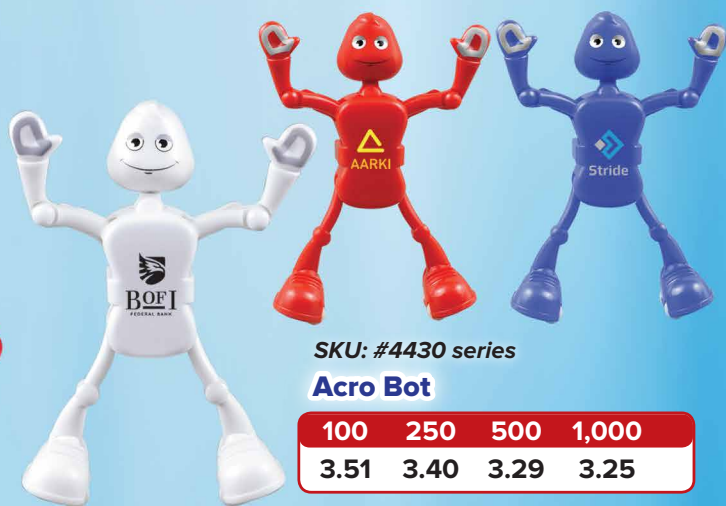

SKU: #4430 series

Acro Bot

100	250	500	1,000
3.51	3.40	3.29	3.25