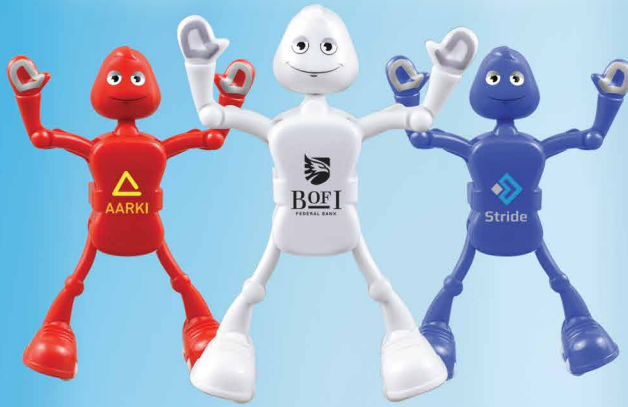

You Need It. We've Got It.

Ships in 5 Days—GUARANTEED

#2

SKU: #4430

Acro Bot

| 100 | 250 | 500 | 1,000 |
|------|------|------|-------|
| 3.51 | 3.40 | 3.29 | 3.25 |

SKU: #4116 Blue, White, Green & Red

Power Up Flashing LED Bracelets

SKU: #5125

Color Glow Bounce'n Blink Lighted Ball with Two White LEDs

| 250 | 500 | 1,000 | 2,500 |
|------|------|-------|-------|
| 3.07 | 2.96 | 2.85 | 2.74 |

SKU: #311532-Blue

Lighted Economy Standard Pen